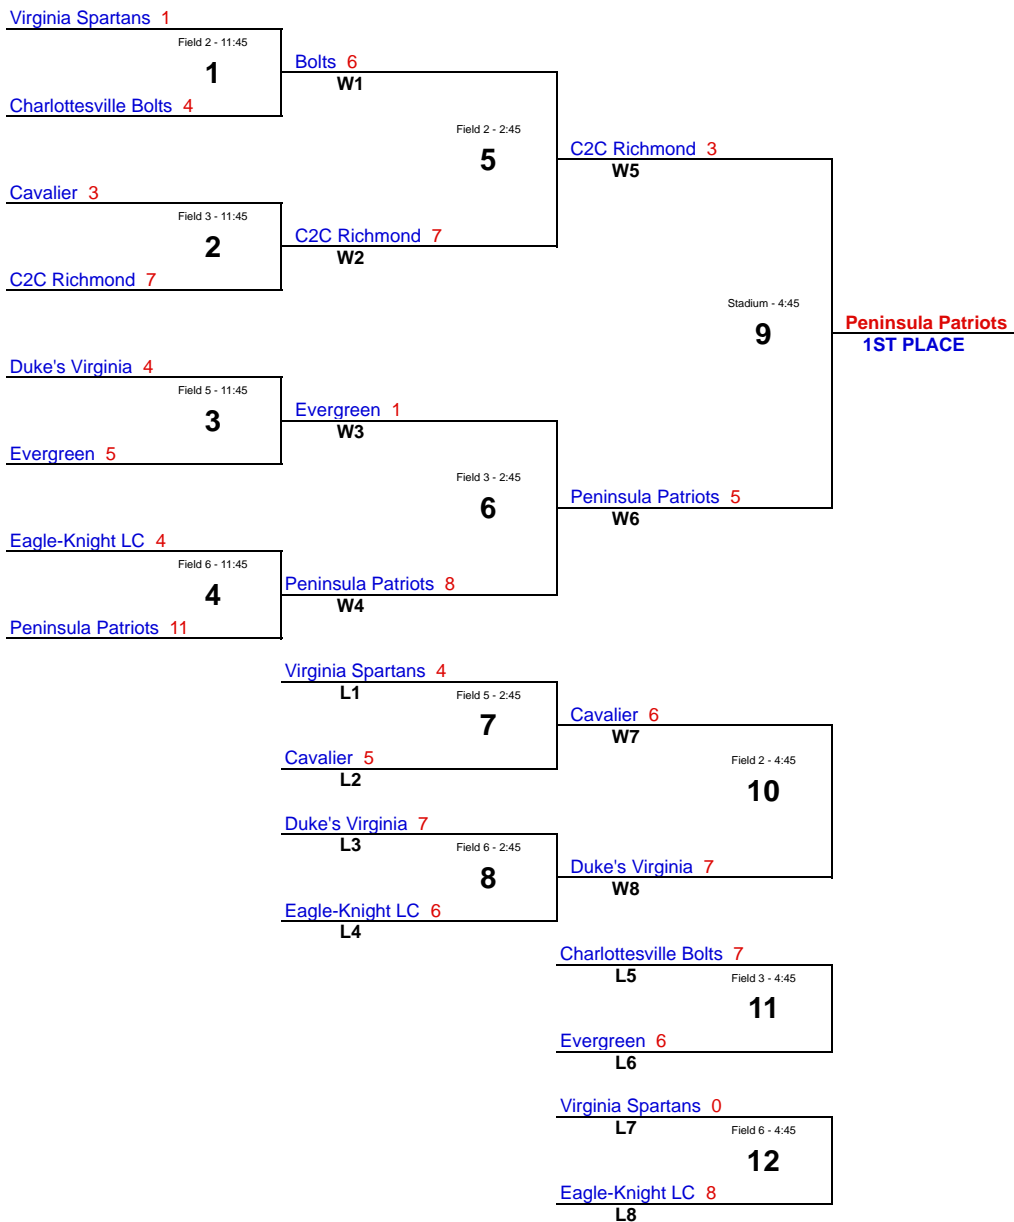

JV DIVISION