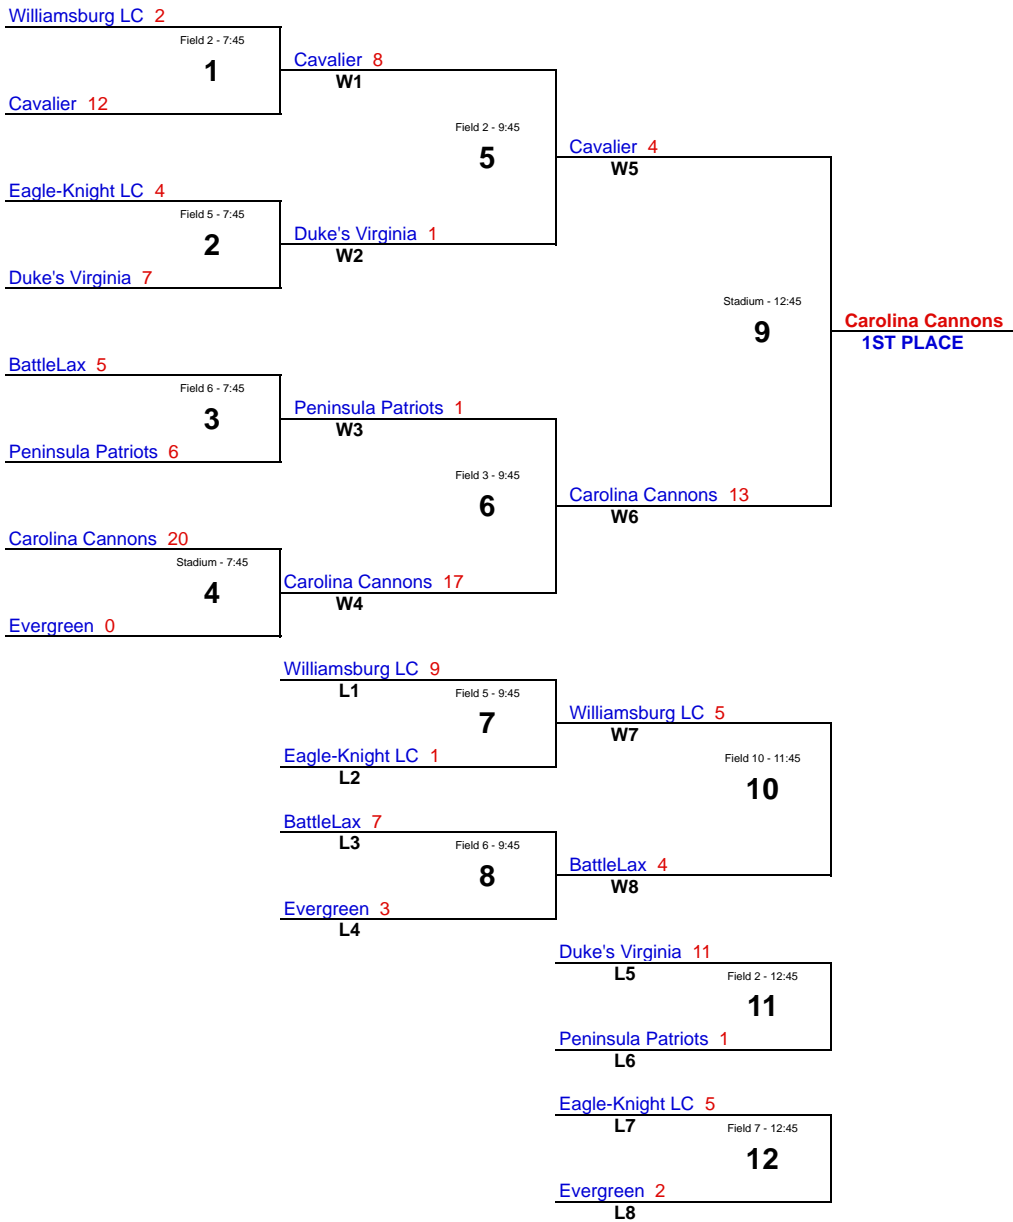

V3 0
 Field 1 - 12:45
5
 NL Greyhounds 10

Carolina Cannons 13
 Field 6 - 8:45
2
 Seminole Select 3

Seminole Select 9
 Field 4 - 12:45
6
 Fall Line LC 6

NL Greyhounds 2
 Field 1 - 10:45
3
 Cavalier 11

Cavalier 8
 1st Cv, NL, V3
 Field 1 - 2:45
7
 Carolina Cannons 7
 1st CC, FL, SS

**Cavalier
 1ST PLACE**

Fall Line LC 4
 Field 7 - 10:45
4
 Carolina Cannons 10

NL Greyhounds 8
 2nd Cv, NL, V3
 Field 4 - 2:45
8
 Seminole Select 3
 2nd CC, FL, SS

V3 3
 3rd Cv, NL, V3
 Field 7 - 2:45
9
 Fall Line LC 5
 3rd CC, FL, SS

2022 DIVISION

2021 DIVISION

Seminole Select 8
 Stadium - 8:45
1
 BattleLax 2

BattleLax 2
 L1 Field 8 - 10:45
2
 V3 3

Evergreen 2
 Field 9 - 10:45
3
 Peninsula Patriots 17

Prospects 5
 Field 10 - 10:45
4
 Charlottesville Bolts 6